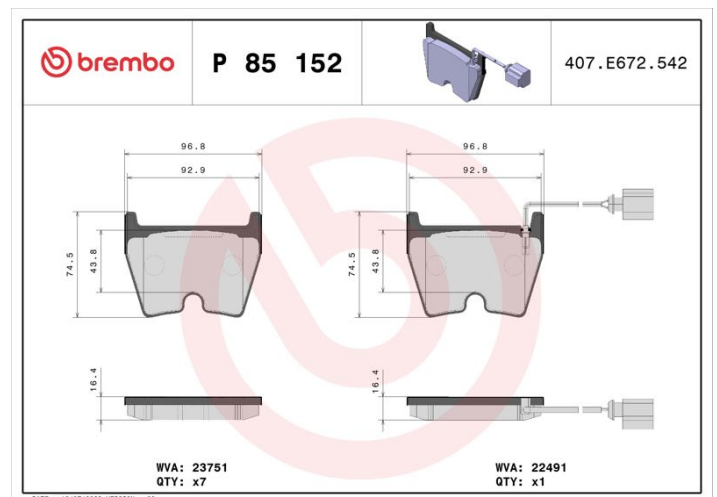

BRAKE PAD

P 85 152

The P 85 152 brake pad is synonymous with reliability

The Brembo brake pad guarantees ultimate safety when braking thanks to the use of more than 100 different compounds, designed according to the type of vehicle and use. Stopping distances reduced to a minimum, maximum driving comfort and silent operation are the most important features of Brembo materials. Brembo brake pads are supplied together with an extensive range of accessories and assembly kits for professional-standard installation.

- ✓ OE-equivalent
- ✓ Brembo quality
- ✓ ECE-R90 certificate
- ✓ Safety
- ✓ Performance
- ✓ Comfort

Technical specifications

EAN code 8020584084335	Axle Front	Thickness 16 mm
Width 96 mm	Height 74 mm	Braking system Brembo
Wear indicator Electric	WVA number 22033,23751,22491	