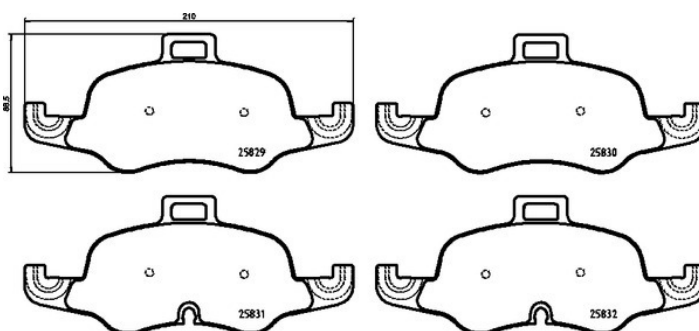

Technical specifications

EAN code
8020584084748

Axle
Front

Thickness
17 mm

Width
210 mm

Height
89 mm

Braking system
Teves

Wear indicator
Prepared for wear indicator

WVA number
25830,25829,25832,25831