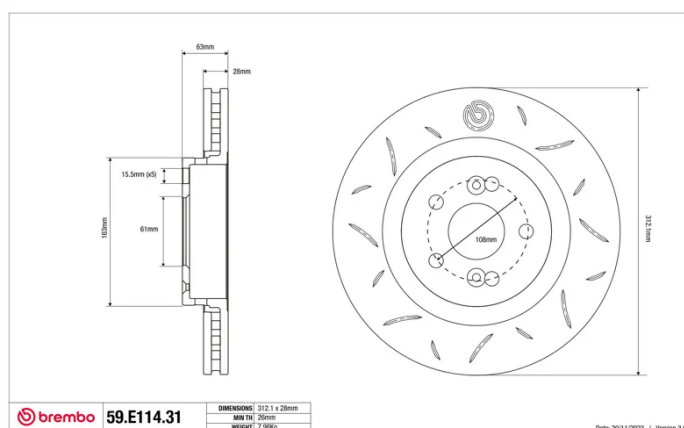

SPORT | TY3 BRAKE DISC

59.E114.31

The 59.E114.31 brake disc is synonymous with reliability

Type-3 slotting used to distinguish the Brembo SPORT | TY3 brake disc is widely used in professional motorsports. It therefore offers superior initial response with excellent release characteristics, improving braking performance while giving the vehicle an aggressive appearance. The Brembo logo on the braking surface adds an exclusive and unique touch to the vehicle. The SPORT | TY3 brake discs are plug-and-play since they replace OE discs directly.

- ✓ OE-equivalent
- ✓ Brembo quality
- ✓ ECE-R90 certificate
- ✓ Safety
- ✓ Performance
- ✓ Comfort
- ✓ Sports driving
- ✓ Sparty look

Technical specifications

Diameter	Thickness (TH)	Height (A)
312 mm	28 mm	63 mm
Number of holes (C)	Brake disc type	Centering
5	Solid	61 mm
Min. thickness	Tightening torque	Axle
26,5 mm	105 Nm	Front
Units per box	EAN code	
1	8020584605028	

brembo 59.E114.31

DIMENSIONI	312 x 28 mm
MIN TH	26 mm
WEIGHT	7,39 kg

Date: 2011/2023 | Version: 3.00