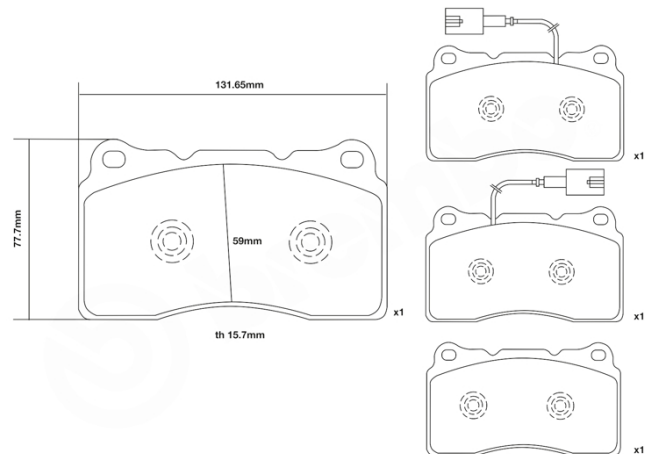

Technical specifications

Width **132 mm** Thickness **16 mm**

WVA number **23756** Axle **Front**

EAN code **8020584602621**