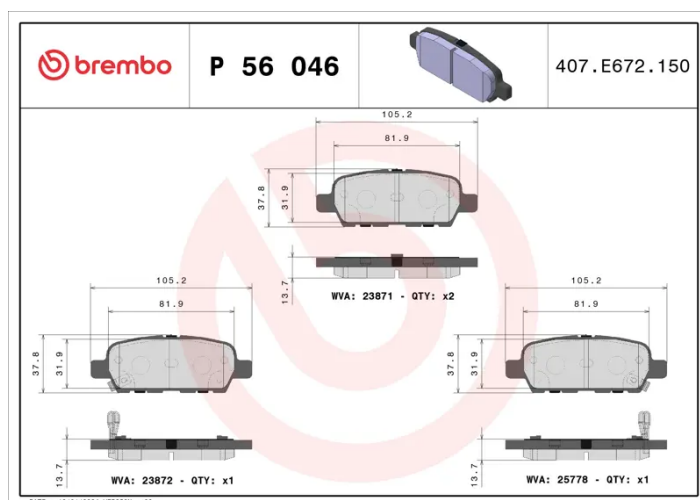

### Technical specifications

EAN code <b>8020584055267</b>	Axle <b>Rear</b>	Thickness <b>14 mm</b>
Width <b>105 mm</b>	Height <b>37 mm</b>	Braking system <b>Akebono</b>
Wear indicator <b>Acoustic</b>	WVA number <b>23871,23872,24088</b>	Accessories <b>With anti-squeal shim</b>