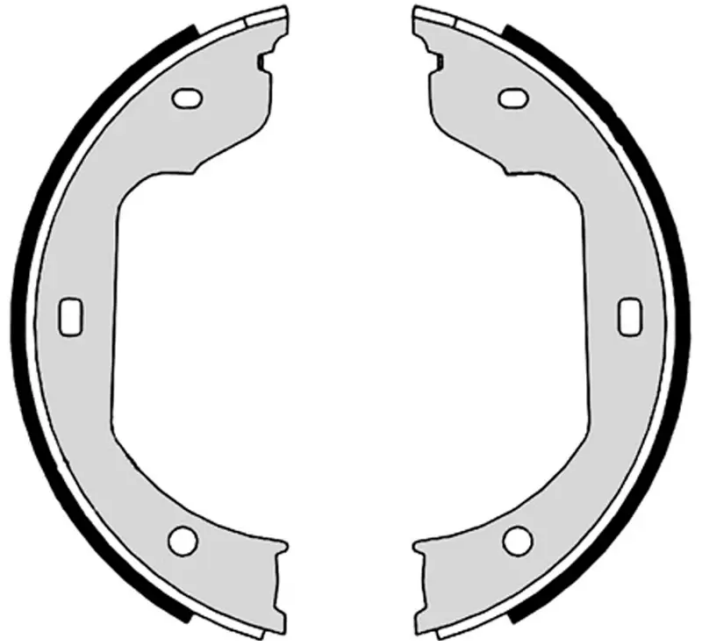

### Technical specifications

EAN code  
8432509639733

Rear

Diameter  
185 mm

Width  
30 mm

Braking system  
ATE

Type  
Parking brake

COMPATIBLE VEHICLES