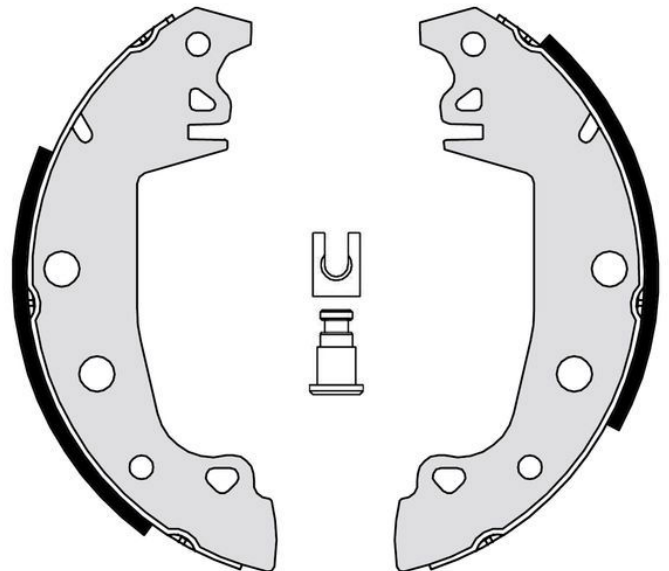

Technical specifications

EAN code
8432509643587

Rear

Diameter
229 mm

Width
42 mm

Braking system
Bendix

Parking brake lever
With accessories