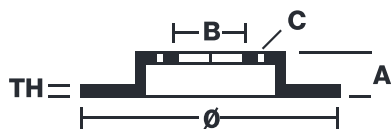

## 08.1646.10

The **08.1646.10** brake disc is synonymous with reliability

The Brembo brake disc is fully interchangeable with an Original Equipment brake disc. The control of the entire production cycle allows Brembo to offer brake discs with outstanding performance levels, reliability, durability and comfort in all conditions of use. All Brembo brake discs are accompanied by the ECE-R90 homologation.

### Technical specifications

EAN code	Axle	Diameter Ø
<b>8020584164617</b>	<b>Front</b>	<b>272</b> mm
Thickness (TH)	Height (A)	Number of holes (C)
<b>12,7</b> mm	<b>69</b> mm	<b>5</b>
Brake disc type	Centering (B)	Min. thickness
<b>Solid</b>	<b>68</b> mm	<b>11,4</b> mm