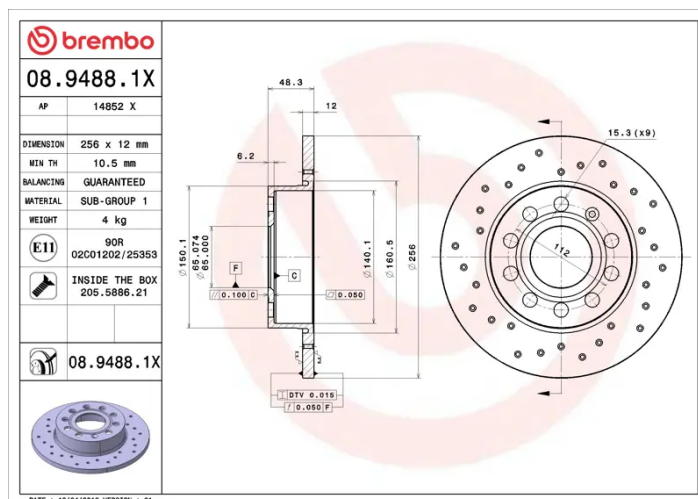

### Technical specifications

EAN code  
**8020584212288**

Axle  
**Rear**

Diameter  $\varnothing$   
**256 mm**

Thickness (TH)  
**12 mm**

Height (A)  
**48 mm**

Number of holes (C)  
**5**

Brake disc type  
**Solid**

Centering (B)  
**65 mm**

Min. thickness  
**10,5 mm**

Tightening torque  
**120 Nm**

COMPATIBLE VEHICLES