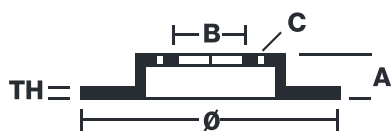

Technical specifications

EAN code
8020584212288

Axle
Rear

Diameter $\varnothing$
256 mm

Thickness (TH)
12 mm

Height (A)
48 mm

Number of holes (C)
5

Brake disc type
Solid

Centering (B)
65 mm

Min. thickness
10,5 mm

Tightening torque
120 Nm