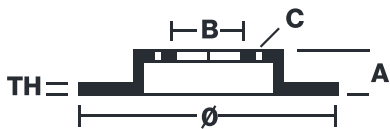

BRAKE DISC SPORT

09.4939.2S

Sport brake disc 09.4939.2S belongs to Brembo Cool Line

The Sport brake disc features TY3 grooves and the Brembo logo on the braking surface. These features provide an improved pedal feeling, more braking grip and greater fading resistance for better performance.

- ✓ Brembo quality
- ✓ ECE-R90 certificate
- ✓ Performance
- ✓ Sports driving
- ✓ Sporty look
- ✓ PVT ventilation
- ✓ Fastening screws
- ✓ Fading resistance

Technical specifications

EAN code	Axle	Diameter Ø
-	Front	284 mm
Thickness (TH)	Height (A)	Number of holes (C)
22 mm	44 mm	5
Brake disc type	Centering (B)	Min. thickness
Ventilated	59 mm	20,2 mm
Tightening torque		
98 Nm		