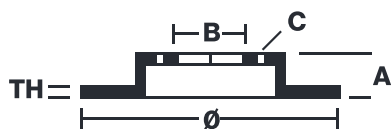

## 09.5674.2X

The **09.5674.2X Xtra** brake disc is synonymous with reliability

The Brembo Xtra brake disc features holes on the braking surface. The holes are designed to improve the cooling of the braking system, to generate greater fading resistance and grip in the initial stages of braking. The sports look is also enhanced by the presence of the UV paint.

### Technical specifications

EAN code  
**8020584212400**

Axle  
**Front**

Diameter Ø  
**276 mm**

Thickness (TH)  
**24 mm**

Height (A)  
**57 mm**

Number of holes (C)  
**5**

Brake disc type  
**Ventilated**