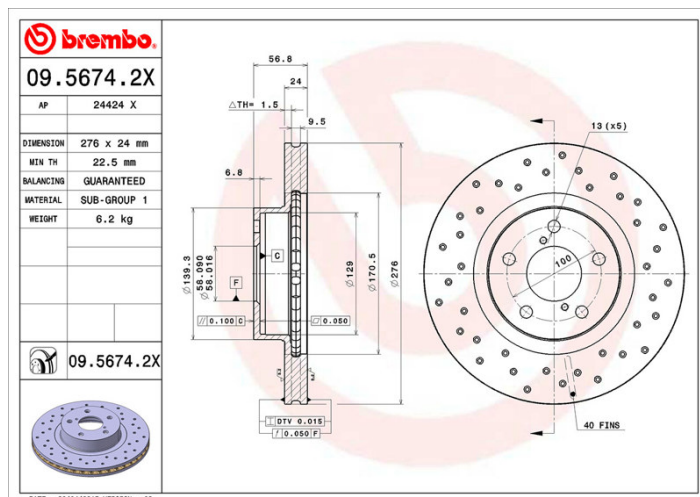

### Technical specifications

EAN code  
**8020584212400**

Axle  
**Front**

Diameter Ø  
**276 mm**

Thickness (TH)  
**24 mm**

Height (A)  
**57 mm**

Number of holes (C)  
**5**

Brake disc type  
**Ventilated**

Centering (B)  
**58 mm**

Min. thickness  
**22,5 mm**

Tightening torque  
**100 Nm**

COMPATIBLE VEHICLES