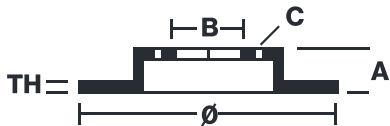

BRAKE DISC MAX

09.5674.76

The **09.5674.76 Max brake disc** is synonymous with reliability

The Brembo Max brake disc features grooves on the braking surface. The special shape of the grooves generates greater fading resistance and constant renewal of friction material, quickly restoring optimum braking conditions. The UV paint completes the sporty look.

- ✓ Brembo quality
- ✓ ECE-R90 certificate
- ✓ Performance
- ✓ Sports driving
- ✓ Sporty look
- ✓ Anti-corrosion

Technical specifications

EAN code
8020584567470

Axle
Front

Diameter Ø
276 mm

Thickness (TH)
24 mm