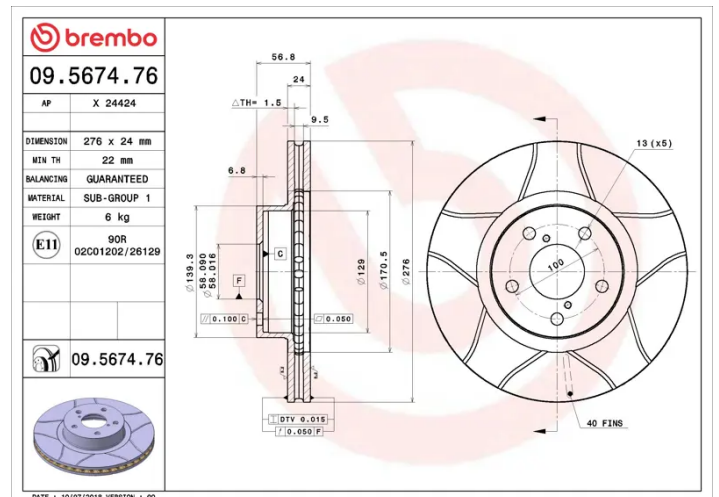

- ✓ Brembo quality
- ✓ ECE-R90 certificate
- ✓ Performance
- ✓ Sports driving
- ✓ Sporty look
- ✓ Anti-corrosion

Technical specifications

EAN code
8020584567470

Axle
Front

Diameter Ø
276 mm

Thickness (TH)
24 mm

Height (A)
57 mm

Number of holes (C)
5

Brake disc type
Ventilated

Centering (B)
58 mm

Min. thickness
22 mm

Tightening torque
100 Nm

COMPATIBLE OE PART NUMBERS

26300AE00A	SUBARU
------------	--------