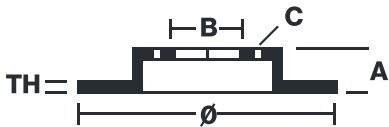

## 09.6924.1X

The 09.6924.1X Xtra brake disc is synonymous with reliability

The Brembo Xtra brake disc features holes on the braking surface. The holes are designed to improve the cooling of the braking system, to generate greater fading resistance and grip in the initial stages of braking. The sports look is also enhanced by the presence of the UV paint.

### Technical specifications

EAN code  
**8020584212448**

Axle  
**Front**

Diameter  $\varnothing$   
**296 mm**

Thickness (TH)  
**22 mm**

Height (A)  
**76 mm**

Number of holes (C)  
**5**

Brake disc type  
**Ventilated**