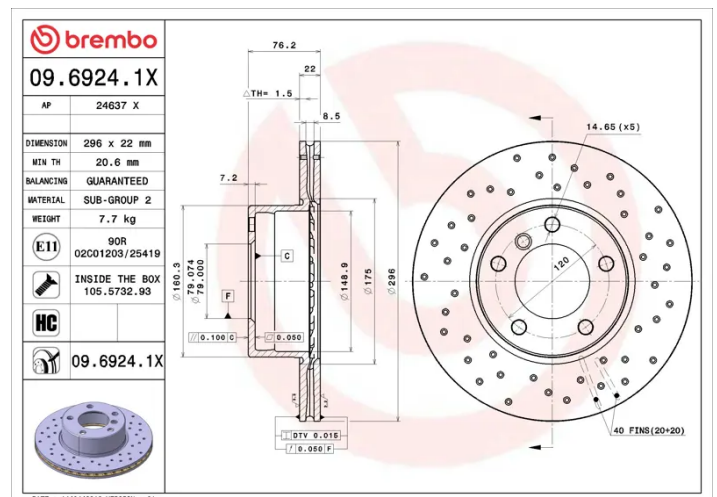

### Technical specifications

EAN code  
**8020584212448**

Axle  
**Front**

Diameter  $\varnothing$   
**296 mm**

Thickness (TH)  
**22 mm**

Height (A)  
**76 mm**

Number of holes (C)  
**5**

Brake disc type  
**Ventilated**

Centering (B)  
**79 mm**

Min. thickness  
**20,6 mm**

Tightening torque  
**120 Nm**

COMPATIBLE VEHICLES