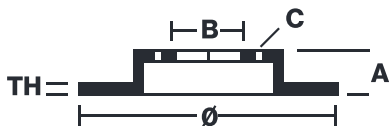

### Technical specifications

EAN code  
**8020584011461**

Axle  
**Front**

Diameter Ø  
**258 mm**

Thickness (TH)  
**22 mm**

Height (A)  
**44 mm**

Number of holes (C)  
**4**

Brake disc type  
**Ventilated**