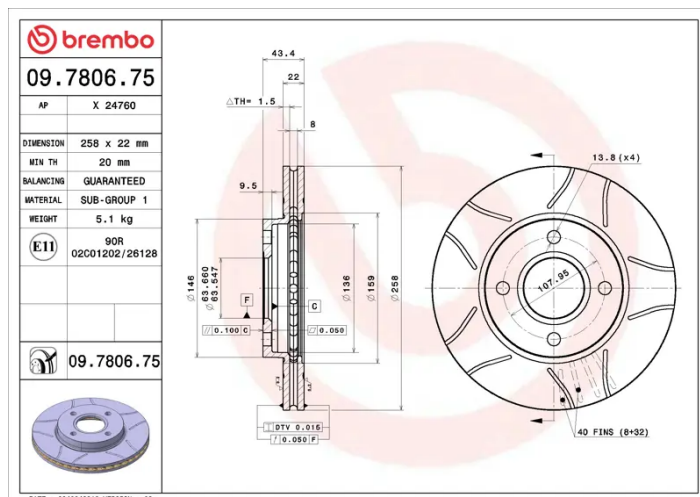

### Technical specifications

EAN code  
**8020584011461**

Axle  
**Front**

Diameter Ø  
**258 mm**

Thickness (TH)  
**22 mm**

Height (A)  
**44 mm**

Number of holes (C)  
**4**

Brake disc type  
**Ventilated**

Centering (B)  
**64 mm**

Min. thickness  
**20 mm**

Tightening torque  
**85 Nm**

COMPATIBLE VEHICLES