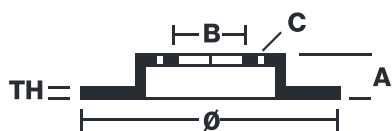

BRAKE DISC MAX

09.8633.75

The 09.8633.75 Max brake disc is synonymous with reliability

The Brembo Max brake disc features grooves on the braking surface. The special shape of the grooves generates greater fading resistance and constant renewal of friction material, quickly restoring optimum braking conditions. The UV paint completes the sporty look.

- ✓ Brembo quality
- ✓ ECE-R90 certificate
- ✓ Performance
- ✓ Sports driving
- ✓ Sporty look
- ✓ Anti-corrosion
- ✓ Fastening screws

Technical specifications

EAN code	Axle	Diameter Ø
8020584863374	Front	286 mm
Thickness (TH)	Height (A)	Number of holes (C)
26 mm	50 mm	5
Brake disc type	Centering (B)	Min. thickness
Ventilated	68 mm	23 mm
Tightening torque		
140 Nm		