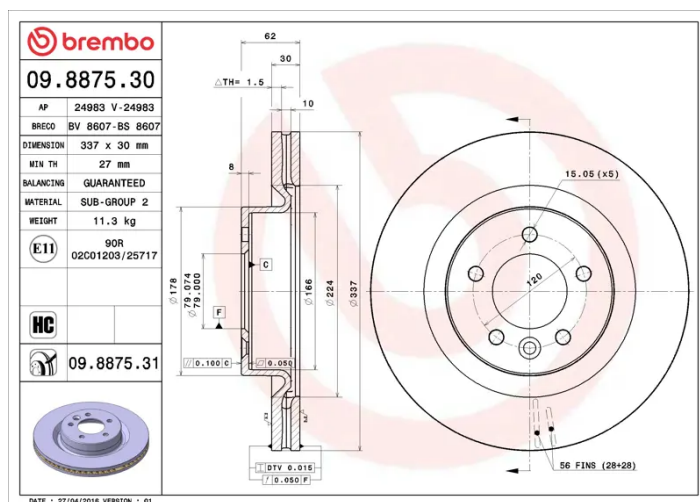

### Technical specifications

EAN code  
**8020584887530**

Axle  
**Front**

Diameter  $\varnothing$   
**337 mm**

Thickness (TH)  
**30 mm**

Height (A)  
**62 mm**

Number of holes (C)  
**5**

Brake disc type  
**Ventilated**

Centering (B)  
**79 mm**

Min. thickness  
**27 mm**

Tightening torque  
**140 Nm**

COMPATIBLE VEHICLES