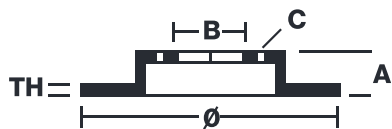

- ✓ OE-equivalent
- ✓ Brembo quality
- ✓ ECE-R90 certificate
- ✓ Safety

Technical specifications

EAN code
8020584896921

Axle
Rear

Diameter Ø
292 mm

Thickness (TH)
16 mm

Height (A)
62 mm

Number of holes (C)
5