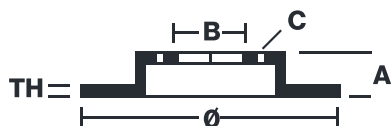

BRAKE DISC SPORT

09.9923.1S

Sport brake disc 09.9923.1S belongs to Brembo Cool Line

The Sport brake disc features TY3 grooves and the Brembo logo on the braking surface. These features provide an improved pedal feeling, more braking grip and greater fading resistance for better performance.

- ✓ Brembo quality
- ✓ ECE-R90 certificate
- ✓ Performance
- ✓ Sports driving
- ✓ Sporty look
- ✓ High carbon
- ✓ Fastening screws
- ✓ Fading resistance

Technical specifications

EAN code	Axle	Diameter Ø
-	Front	332 mm
Thickness (TH)	Height (A)	Number of holes (C)
30 mm	62 mm	5
Brake disc type	Centering (B)	Min. thickness
Ventilated	75 mm	28,4 mm

Tightening torque
140 Nm

09.9923.1S			
DIMENSION	332 x 30 mm		
MIN TH	28.4 mm		
BALANCING	GUARANTEED		
MATERIAL	SUB-GROUP 2		
WEIGHT	11.1 kg		
E11	90R 02C01203/77188		
INSIDE THE BOX	105.5732.93		
HC			
	09.9923.1S		
<small>DATE : 11/04/2024 VERSION : 00</small>			