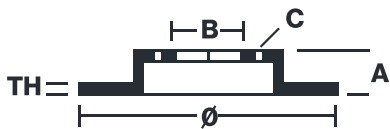

## 09.9923.1X

The 09.9923.1X Xtra brake disc is synonymous with reliability

The Brembo Xtra brake disc features holes on the braking surface. The holes are designed to improve the cooling of the braking system, to generate greater fading resistance and grip in the initial stages of braking. The sports look is also enhanced by the presence of the UV paint.

### Technical specifications

EAN code  
**8020584320129**

Axle  
**Front**

Diameter Ø  
**332 mm**

Thickness (TH)  
**30 mm**

Height (A)  
**62 mm**

Number of holes (C)  
**5**

Brake disc type  
**Ventilated**