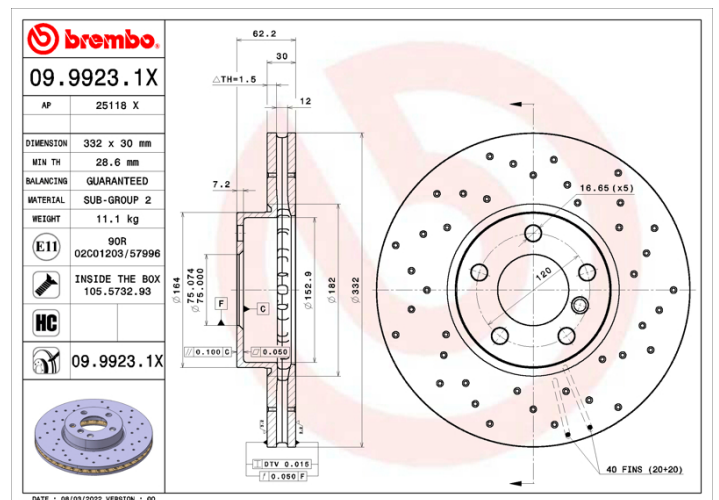

### Technical specifications

EAN code  
**8020584320129**

Axle  
**Front**

Diameter Ø  
**332 mm**

Thickness (TH)  
**30 mm**

Height (A)  
**62 mm**

Number of holes (C)  
**5**

Brake disc type  
**Ventilated**

Centering (B)  
**75 mm**

Min. thickness  
**28,6 mm**