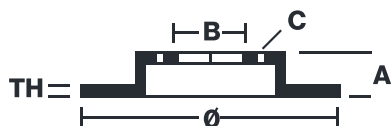

BRAKE DISC SPORT

09.9925.1S

Sport brake disc 09.9925.1S belongs to Brembo Cool Line

The Sport brake disc features TY3 grooves and the Brembo logo on the braking surface. These features provide an improved pedal feeling, more braking grip and greater fading resistance for better performance.

- ✓ Brembo quality
- ✓ ECE-R90 certificate
- ✓ Performance
- ✓ Sports driving
- ✓ Sporty look
- ✓ High carbon
- ✓ Fastening screws
- ✓ Fading resistance

Technical specifications

EAN code	Axle	Diameter Ø
-	Rear	320 mm
Thickness (TH)	Height (A)	Number of holes (C)
20 mm	78 mm	5
Brake disc type	Centering (B)	Min. thickness
Ventilated	75 mm	18,4 mm
Tightening torque		
140 Nm		