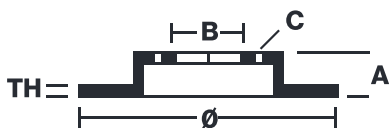

## 09.9925.1X

The 09.9925.1X Xtra brake disc is synonymous with reliability

The Brembo Xtra brake disc features holes on the braking surface. The holes are designed to improve the cooling of the braking system, to generate greater fading resistance and grip in the initial stages of braking. The sports look is also enhanced by the presence of the UV paint.

### Technical specifications

EAN code  
**8020584320495**

Axle  
**Rear**

Diameter Ø  
**320 mm**

Thickness (TH)  
**20 mm**

Height (A)  
**78,7 mm**

Number of holes (C)  
**5**

Brake disc type  
**Ventilated**