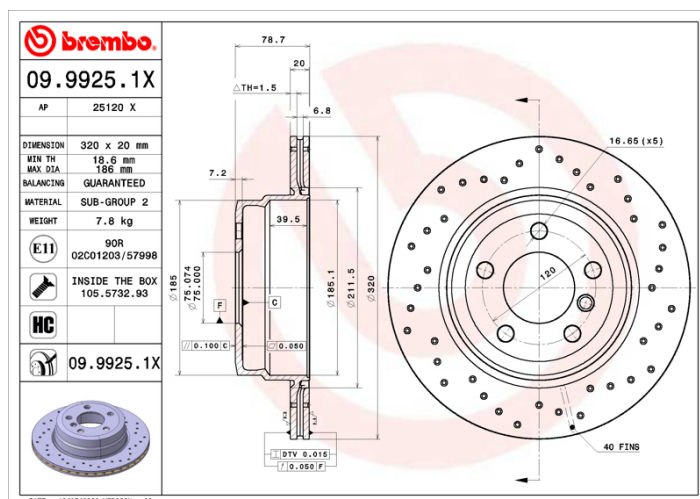

### Technical specifications

EAN code  
**8020584320495**

Axle  
**Rear**

Diameter Ø  
**320 mm**

Thickness (TH)  
**20 mm**

Height (A)  
**78,7 mm**

Number of holes (C)  
**5**

Brake disc type  
**Ventilated**

Centering (B)  
**75 mm**

Min. thickness  
**18,6 mm**

**COMPATIBLE VEHICLES**