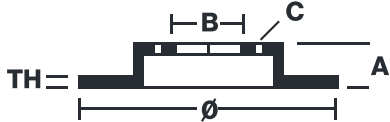

BRAKE DISC PAINTED

09.A405.11

The 09.A405.11 painted brake disc is synonymous with reliability

The Brembo brake disc with special UV paint treatment guarantees superior corrosion resistance for the product, thanks to the protective coating on the outer edges and on the disc hub. The UV paint not only gives the disc a clean, shiny appearance but is also beneficial for the environment as the water-based UV paint treatment does not require the use of chemical solvents and is a low energy consumption process.

- ✓ OE-equivalent
- ✓ Brembo quality
- ✓ ECE-R90 certificate
- ✓ Safety
- ✓ Anti-corrosion

Technical specifications

EAN code 8020584210642	Axle Rear	Diameter Ø 320 mm
Thickness (TH) 22 mm	Height (A) 67 mm	Number of holes (C) 5
Brake disc type Ventilated	Centering (B) 73 mm	Min. thickness 20,5 mm