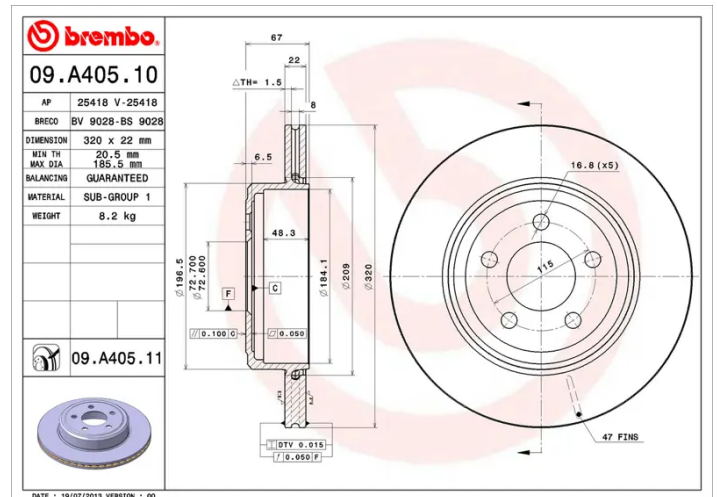

- ✓ OE-equivalent
- ✓ Brembo quality
- ✓ ECE-R90 certificate
- ✓ Safety
- ✓ Anti-corrosion

Technical specifications

EAN code 8020584210642	Axle Rear	Diameter Ø 320 mm
Thickness (TH) 22 mm	Height (A) 67 mm	Number of holes (C) 5
Brake disc type Ventilated	Centering (B) 73 mm	Min. thickness 20,5 mm