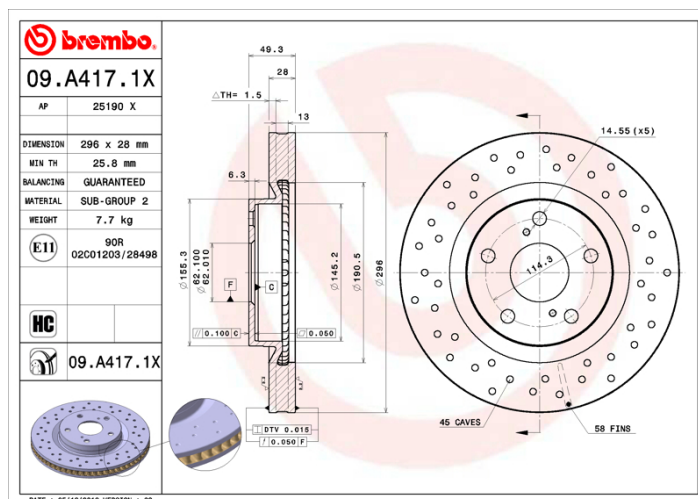

- ✓ Brembo quality
- ✓ ECE-R90 certificate
- ✓ Performance
- ✓ Sports driving
- ✓ Sporty look
- ✓ High carbon
- ✓ Anti-corrosion

Technical specifications

EAN code
8020584225448

Axle
Front

Diameter \varnothing
296 mm

Thickness (TH)
28 mm

Height (A)
49 mm

Number of holes (C)
5

Brake disc type
Ventilated

Centering (B)
62 mm

Min. thickness
25,8 mm

Tightening torque
103 Nm

COMPATIBLE VEHICLES