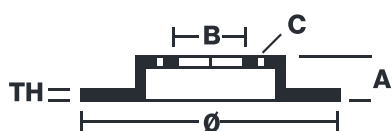

BRAKE DISC XTRA

09.A417.1X

The 09.A417.1X Xtra brake disc is synonymous with reliability

The Brembo Xtra brake disc features holes on the braking surface. The holes are designed to improve the cooling of the braking system, to generate greater fading resistance and grip in the initial stages of braking. The sports look is also enhanced by the presence of the UV paint.

- ✓ Brembo quality
- ✓ ECE-R90 certificate
- ✓ Performance
- ✓ Sports driving
- ✓ Sporty look
- ✓ High carbon
- ✓ Anti-corrosion

Technical specifications

EAN code
8020584225448

Axle
Front

Diameter \varnothing
296 mm