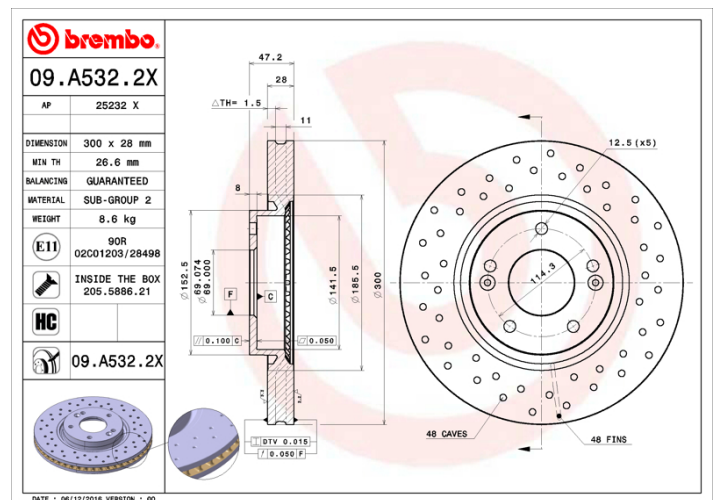

### Technical specifications

EAN code  
**8020584229163**

Axle  
**Front**

Diameter Ø  
**300 mm**

Thickness (TH)  
**28 mm**

Height (A)  
**47 mm**

Number of holes (C)  
**5**

Brake disc type  
**Ventilated**

Centering (B)  
**69 mm**

Min. thickness  
**26,6 mm**

Tightening torque  
**100 Nm**

**COMPATIBLE VEHICLES**