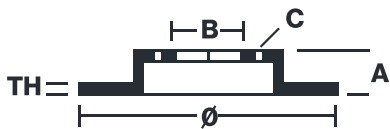

### Technical specifications

EAN code  
**8020584229163**

Axle  
**Front**

Diameter Ø  
**300 mm**

Thickness (TH)  
**28 mm**

Height (A)  
**47 mm**

Number of holes (C)  
**5**

Brake disc type  
**Ventilated**