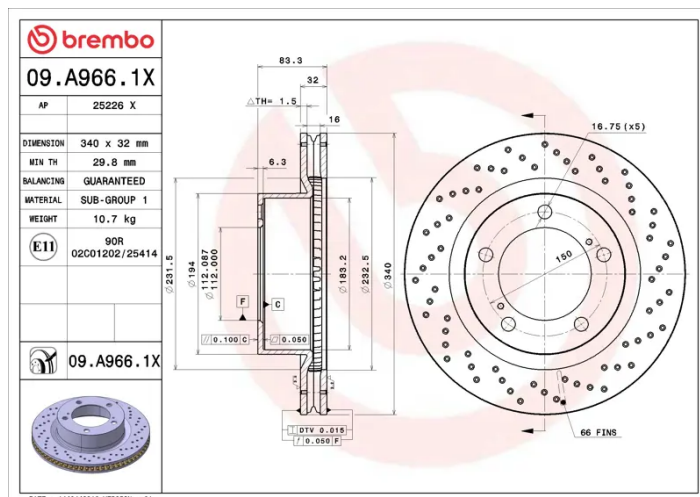

### Technical specifications

EAN code  
**8020584217757**

Axle  
**Front**

Diameter Ø  
**340 mm**

Thickness (TH)  
**32 mm**

Height (A)  
**83 mm**

Number of holes (C)  
**5**

Brake disc type  
**Ventilated**

Centering (B)  
**112 mm**

Min. thickness  
**29,8 mm**

Tightening torque  
**112 Nm**

COMPATIBLE VEHICLES