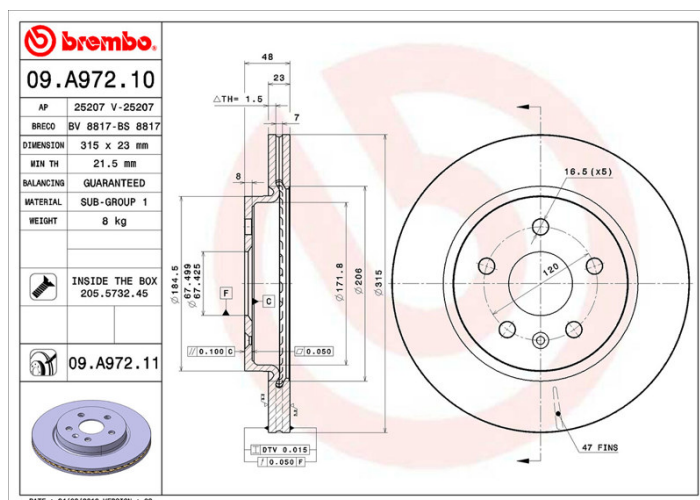

### Technical specifications

EAN code  
**8020584025871**

Axle  
**Rear**

Diameter Ø  
**315 mm**

Thickness (TH)  
**23 mm**

Height (A)  
**48 mm**

Number of holes (C)  
**5**

Brake disc type  
**Ventilated**

Centering (B)  
**67 mm**

Min. thickness  
**21,5 mm**

Tightening torque  
**150 Nm**

COMPATIBLE VEHICLES