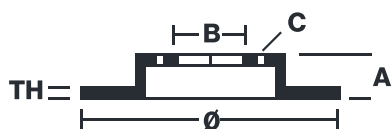

## 09.A972.10

The **09.A972.10** brake disc is synonymous with reliability

The Brembo brake disc is fully interchangeable with an Original Equipment brake disc. The control of the entire production cycle allows Brembo to offer brake discs with outstanding performance levels, reliability, durability and comfort in all conditions of use. All Brembo brake discs are accompanied by the ECE-R90 homologation.

### Technical specifications

EAN code  
**8020584025871**

Axle  
**Rear**

Diameter Ø  
**315 mm**

Thickness (TH)  
**23 mm**

Height (A)  
**48 mm**

Number of holes (C)  
**5**

Brake disc type  
**Ventilated**