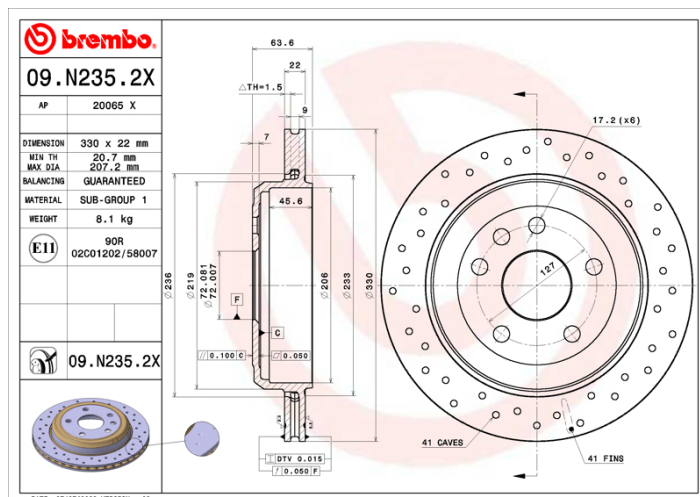

- ✓ Brembo quality
- ✓ ECE-R90 certificate
- ✓ Performance
- ✓ Sports driving
- ✓ Sporty look
- ✓ Anti-corrosion

Technical specifications

EAN code
8020584320273

Axle
Rear

Diameter Ø
330 mm

Thickness (TH)
22 mm

Height (A)
63,6 mm

Number of holes (C)
6

Brake disc type
Ventilated

Centering (B)
72 mm

Min. thickness
20,7 mm

COMPATIBLE VEHICLES

COMPATIBLE OE PART NUMBERS

68035022AB DODGE