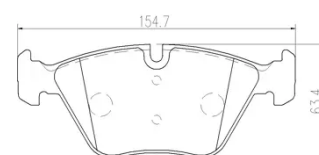

## Technical specifications

EAN code <b>8020584095911</b>	Axle <b>Front</b>	Thickness <b>20 mm</b>
Width <b>155 mm</b>	Height <b>63 mm</b>	Braking system <b>Teves</b>
Wear indicator <b>Prepared for wear indicator</b>	WVA number <b>23968,23794</b>	Accessories <b>With anti-squeal shim</b> <b>With accessories</b> <b>With piston clip</b>