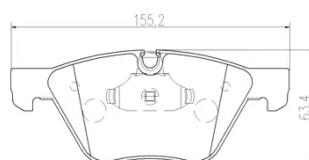

## Technical specifications

EAN code <b>8020584095911</b>	Axle <b>Front</b>	Thickness <b>20 mm</b>
Width <b>155 mm</b>	Height <b>63 mm</b>	Braking system <b>Teves</b>
Wear indicator <b>Prepared for wear indicator</b>	WVA number <b>23968,23794</b>	Accessories <b>With anti-squeal shim</b> <b>With accessories</b> <b>With piston clip</b>