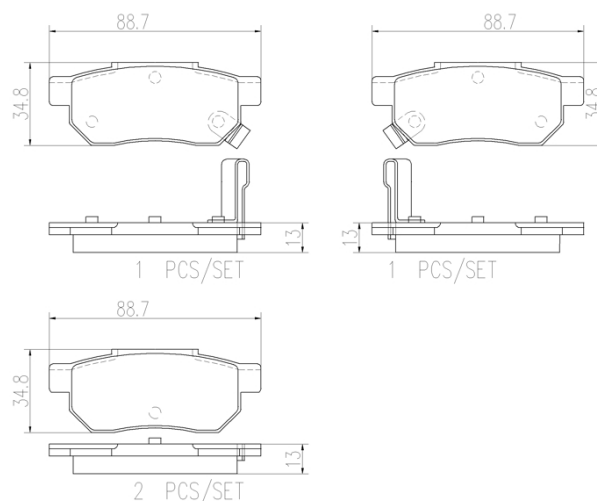

- ✓ OE-equivalent
- ✓ Brembo quality
- ✓ Safety
- ✓ Comfort
- ✓ Durability
- ✓ Dust reduction
- ✓ With accessories

Technical specifications

EAN code 8020584086537	Axle Rear	Thickness 13 mm
Width 89 mm	Height 35 mm	Braking system Akebono
Wear indicator Acoustic	WVA number 21313,21312,21314	Accessories With anti-squeal shim