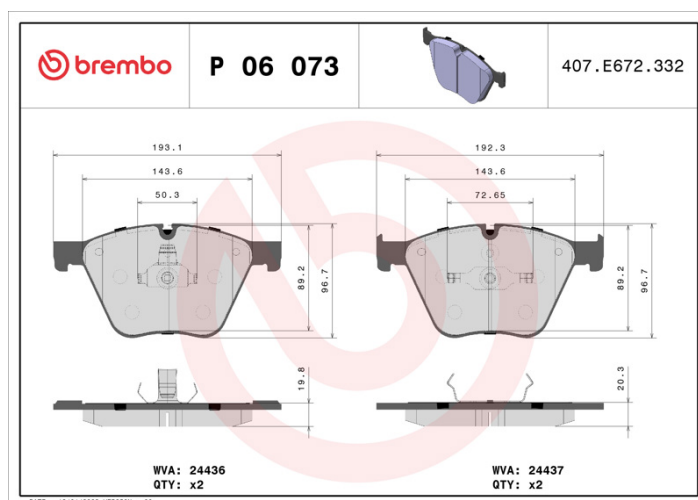

### Technical specifications

EAN code <b>8020584102671</b>	Axle <b>Front</b>	Thickness <b>20 mm</b>
Width <b>193 mm</b>	Height <b>97 mm</b>	Braking system <b>Teves</b>
Wear indicator <b>Prepared for wear indicator</b>	WVA number <b>24436,24437</b>	Accessories <b>With piston clip</b>