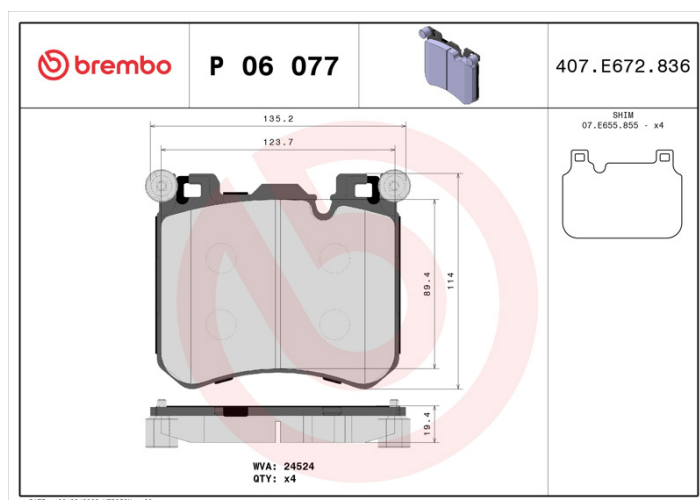

BRAKE PAD

P 06 077

The P 06 077 brake pad is synonymous with reliability

The Brembo brake pad guarantees ultimate safety when braking thanks to the use of more than 100 different compounds, designed according to the type of vehicle and use. Stopping distances reduced to a minimum, maximum driving comfort and silent operation are the most important features of Brembo materials. Brembo brake pads are supplied together with an extensive range of accessories and assembly kits for professional-standard installation.

- ✓ OE-equivalent
- ✓ Brembo quality
- ✓ ECE-R90 certificate
- ✓ Safety
- ✓ Performance
- ✓ Comfort

Technical specifications

| | | |
|--|----------------------------|---|
| EAN code 8020584102718 | Axle Front | Thickness 19 mm |
| Width 135 mm | Height 114 mm | Braking system Brembo |
| Wear indicator Prepared for wear indicator | WVA number 24524 | Accessories With counterweights |