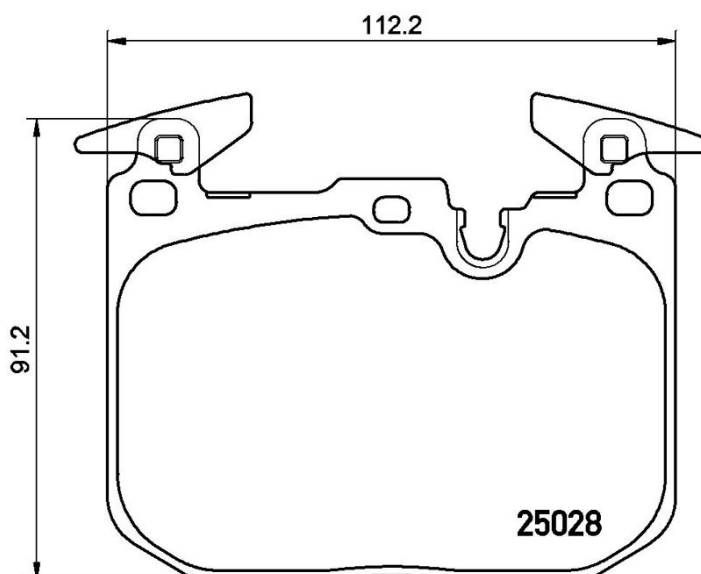

BRAKE PAD XTRA

P 06 088X

The P 06 088X Xtra brake pad is synonymous with reliability

Brembo Xtra brake pads, developed to enhance the advantages of the Xtra and Max discs, are made using the special BRM X L01 compound which consists of more than 30 different components. Compared with the compound used for original-equivalent pads, the new solution assures a higher friction coefficient, which translates to more precise and stable braking, at both high and low temperatures. All this makes for greater driving comfort and improved pedal modularity, without compromising the product's mileage output.

- ✓ OE-equivalent
- ✓ Brembo quality
- ✓ ECE-R90 certificate
- ✓ Safety
- ✓ Performance
- ✓ Sports driving

Technical specifications

EAN code	Axle	Thickness
8020584068663	Front	18 mm
Width	Height	Braking system
115 mm	91 mm	Brembo
Wear indicator	WVA number	Accessories
Prepared for wear indicator	25028	With counterweights