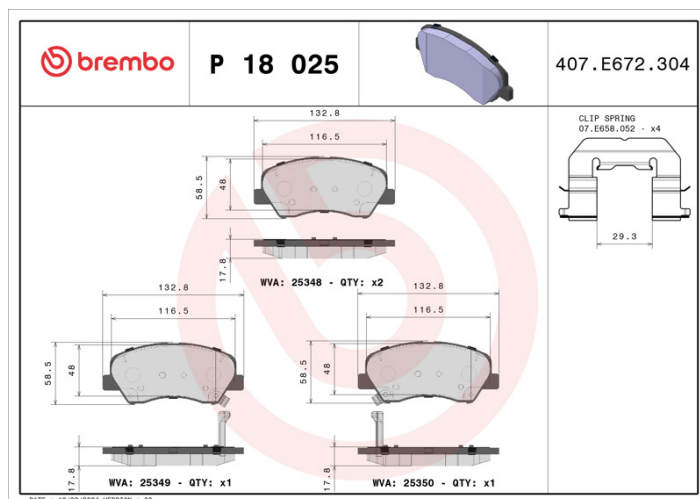

BRAKE PAD

P 18 025

The P 18 025 brake pad is synonymous with reliability

The Brembo brake pad guarantees ultimate safety when braking thanks to the use of more than 100 different compounds, designed according to the type of vehicle and use. Stopping distances reduced to a minimum, maximum driving comfort and silent operation are the most important features of Brembo materials. Brembo brake pads are supplied together with an extensive range of accessories and assembly kits for professional-standard installation.

- ✓ OE-equivalent
- ✓ Brembo quality
- ✓ ECE-R90 certificate
- ✓ Safety
- ✓ Performance
- ✓ Comfort
- ✓ With accessories

Technical specifications

EAN code 8020584108772	Axle Front	Thickness 18 mm
Width 133 mm	Height 58 mm	Braking system Mando
Wear indicator Acoustic	WVA number 25348,25350,25349	Accessories With accessories