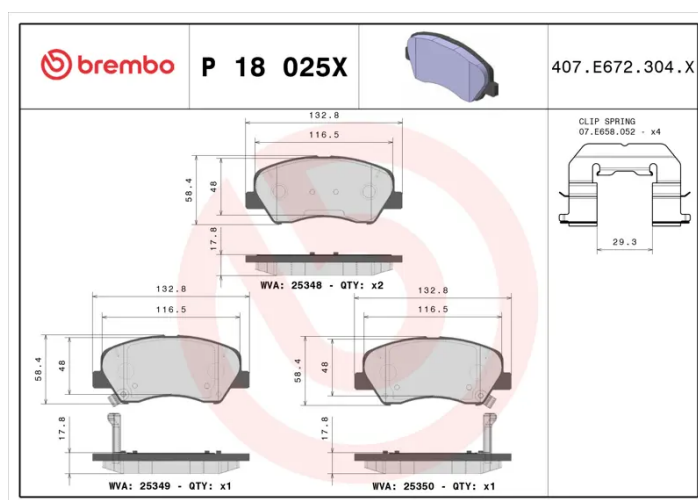

BRAKE PAD XTRA P 18 025X

The P 18 025X Xtra brake pad is synonymous with reliability

Brembo Xtra brake pads, developed to enhance the advantages of the Xtra and Max discs, are made using the special BRM X L01 compound which consists of more than 30 different components. Compared with the compound used for original-equivalent pads, the new solution assures a higher friction coefficient, which translates to more precise and stable braking, at both high and low temperatures. All this makes for greater driving comfort and improved pedal modularity, without compromising the product's mileage output.

- ✓ OE-equivalent
- ✓ Brembo quality
- ✓ ECE-R90 certificate
- ✓ Safety
- ✓ Performance
- ✓ Sports driving
- ✓ With accessories

Technical specifications

EAN code 8020584121436	Axle Front	Thickness 18 mm
Width 133 mm	Height 58 mm	Braking system Mando
Wear indicator Acoustic	WVA number 25348,25349,25350	Accessories With accessories