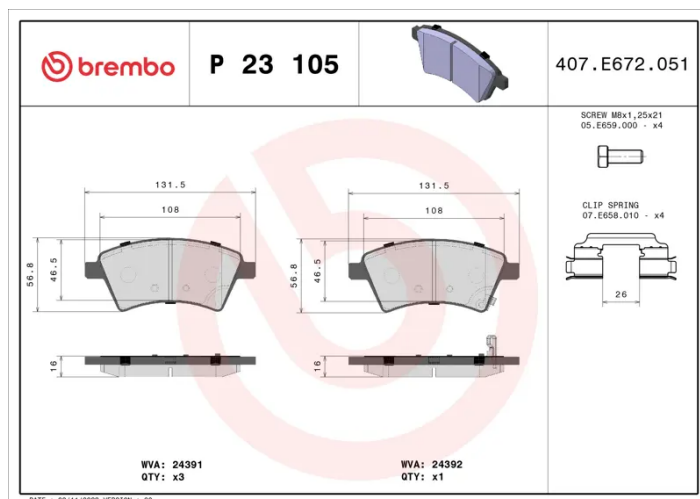

BRAKE PAD

P 23 105

The P 23 105 brake pad is synonymous with reliability

The Brembo brake pad guarantees ultimate safety when braking thanks to the use of more than 100 different compounds, designed according to the type of vehicle and use. Stopping distances reduced to a minimum, maximum driving comfort and silent operation are the most important features of Brembo materials. Brembo brake pads are supplied together with an extensive range of accessories and assembly kits for professional-standard installation.

- ✓ OE-equivalent
- ✓ Brembo quality
- ✓ ECE-R90 certificate
- ✓ Safety
- ✓ Performance
- ✓ Comfort
- ✓ With accessories

Technical specifications

EAN code 8020584059418	Axle Front	Thickness 16 mm
Width 132 mm	Height 57 mm	Braking system Lucas
Wear indicator Acoustic	WVA number 24391,24392	Accessories With accessories With brake caliper bolts With anti-squeal shim