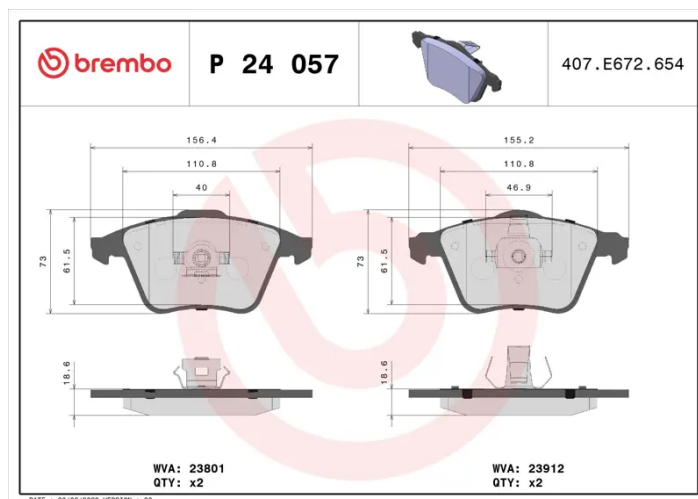

BRAKE PAD

P 24 057

The P 24 057 brake pad is synonymous with reliability

The Brembo brake pad guarantees ultimate safety when braking thanks to the use of more than 100 different compounds, designed according to the type of vehicle and use. Stopping distances reduced to a minimum, maximum driving comfort and silent operation are the most important features of Brembo materials. Brembo brake pads are supplied together with an extensive range of accessories and assembly kits for professional-standard installation.

- ✓ OE-equivalent
- ✓ Brembo quality
- ✓ ECE-R90 certificate
- ✓ Safety
- ✓ Performance
- ✓ Comfort
- ✓ With accessories

Technical specifications

EAN code 8020584052297	Axle Front	Thickness 19 mm
Width 156 mm	Height 73 mm	Braking system Teves
Wear indicator Without	WVA number 23801,23912	Accessories With accessories With anti-squeal shim With piston clip