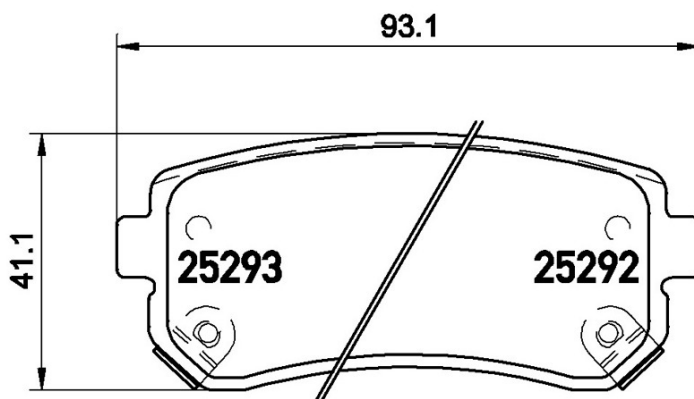

BRAKE PAD

P 30 051

The P 30 051 brake pad is synonymous with reliability

The Brembo brake pad guarantees ultimate safety when braking thanks to the use of more than 100 different compounds, designed according to the type of vehicle and use. Stopping distances reduced to a minimum, maximum driving comfort and silent operation are the most important features of Brembo materials. Brembo brake pads are supplied together with an extensive range of accessories and assembly kits for professional-standard installation.

- ✓ OE-equivalent
- ✓ Brembo quality
- ✓ ECE-R90 certificate
- ✓ Safety
- ✓ Performance
- ✓ Comfort
- ✓ With accessories

Technical specifications

EAN code 8020584103081	Axle Rear	Thickness 16 mm
Width 93 mm	Height 41 mm	Braking system Mando
Wear indicator Acoustic	WVA number 24320,25292,25293	Accessories With accessories