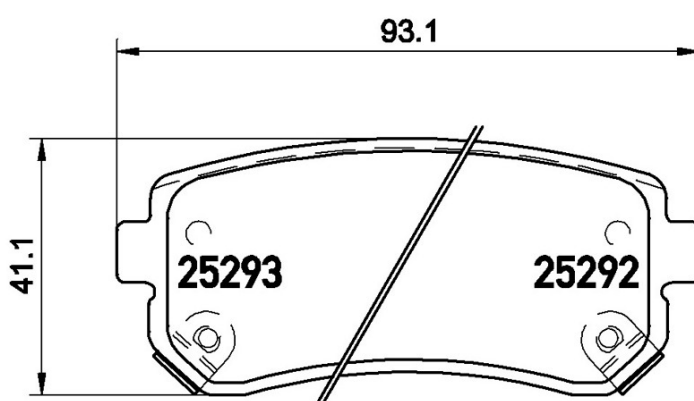

BRAKE PAD XTRA P 30 051X

The P 30 051X Xtra brake pad is synonymous with reliability

Brembo Xtra brake pads, developed to enhance the advantages of the Xtra and Max discs, are made using the special BRM X L01 compound which consists of more than 30 different components. Compared with the compound used for original-equivalent pads, the new solution assures a higher friction coefficient, which translates to more precise and stable braking, at both high and low temperatures. All this makes for greater driving comfort and improved pedal modularity, without compromising the product's mileage output.

- ✓ OE-equivalent
- ✓ Brembo quality
- ✓ ECE-R90 certificate
- ✓ Safety
- ✓ Performance
- ✓ Sports driving
- ✓ With accessories

Technical specifications

| | | |
|-----------------------------------|--|--|
| EAN code 8020584121603 | Axle Rear | Thickness 16 mm |
| Width 93 mm | Height 41 mm | Braking system Mando |
| Wear indicator Acoustic | WVA number 24320,25292,25293 | Accessories With accessories |