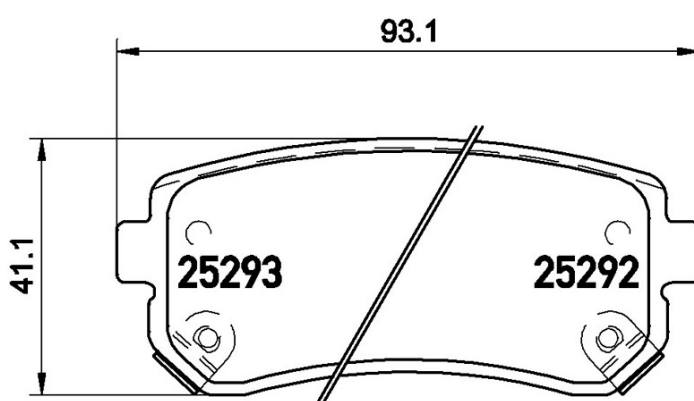

BRAKE PAD XTRA P 30 051X

The P 30 051X Xtra brake pad is synonymous with reliability

Brembo Xtra brake pads, developed to enhance the advantages of the Xtra and Max discs, are made using the special BRM X L01 compound which consists of more than 30 different components. Compared with the compound used for original-equivalent pads, the new solution assures a higher friction coefficient, which translates to more precise and stable braking, at both high and low temperatures. All this makes for greater driving comfort and improved pedal modularity, without compromising the product's mileage output.

- ✓ OE-equivalent
- ✓ Brembo quality
- ✓ ECE-R90 certificate
- ✓ Safety
- ✓ Performance
- ✓ Sports driving
- ✓ With accessories

Technical specifications

EAN code 8020584121603	Axle Rear	Thickness 16 mm
Width 93 mm	Height 41 mm	Braking system Mando
Wear indicator Acoustic	WVA number 24320,25292,25293	Accessories With accessories