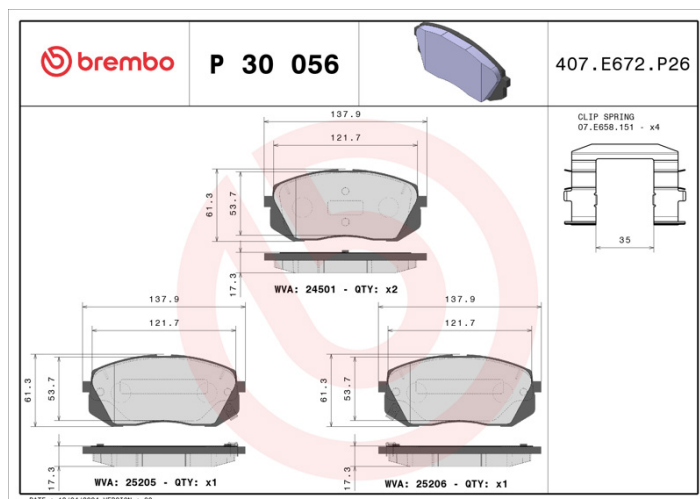

### Technical specifications

EAN code <b>8020584103135</b>	Axle <b>Front</b>	Thickness <b>18 mm</b>
Width <b>138 mm</b>	Height <b>61 mm</b>	Braking system <b>Mando</b>
Wear indicator <b>Acoustic</b>	WVA number <b>24501,25206,25205</b>	Accessories <b>With accessories With anti-squeal shim</b>