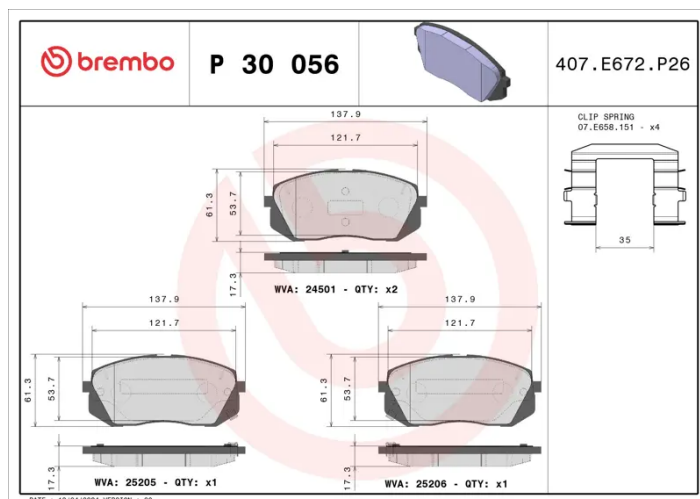

BRAKE PAD

P 30 056

The P 30 056 brake pad is synonymous with reliability

The Brembo brake pad guarantees ultimate safety when braking thanks to the use of more than 100 different compounds, designed according to the type of vehicle and use. Stopping distances reduced to a minimum, maximum driving comfort and silent operation are the most important features of Brembo materials. Brembo brake pads are supplied together with an extensive range of accessories and assembly kits for professional-standard installation.

- ✓ OE-equivalent
- ✓ Brembo quality
- ✓ ECE-R90 certificate
- ✓ Safety
- ✓ Performance
- ✓ Comfort
- ✓ With accessories

Technical specifications

EAN code 8020584103135	Axle Front	Thickness 18 mm
Width 138 mm	Height 61 mm	Braking system Mando
Wear indicator Acoustic	WVA number 24501,25205,25206	Accessories With accessories With anti-squeal shim With piston clip