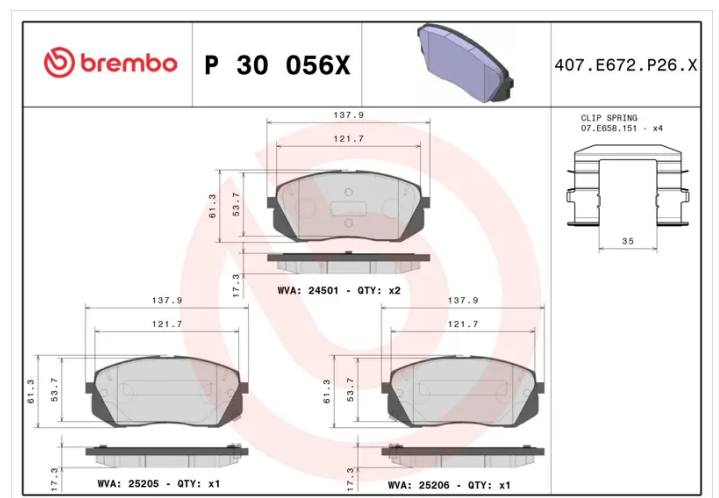

BRAKE PAD XTRA

P 30 056X

The P 30 056X Xtra brake pad is synonymous with reliability

Brembo Xtra brake pads, developed to enhance the advantages of the Xtra and Max discs, are made using the special BRM X L01 compound which consists of more than 30 different components. Compared with the compound used for original-equivalent pads, the new solution assures a higher friction coefficient, which translates to more precise and stable braking, at both high and low temperatures. All this makes for greater driving comfort and improved pedal modularity, without compromising the product's mileage output.

- ✓ OE-equivalent
- ✓ Brembo quality
- ✓ ECE-R90 certificate
- ✓ Safety
- ✓ Performance
- ✓ Sports driving
- ✓ With accessories

Technical specifications

EAN code 8020584068861	Axle Front	Thickness 18 mm
Width 138 mm	Height 61 mm	Braking system Mando
Wear indicator Acoustic	WVA number 25205,24501,25206	Accessories With anti-squeal shim With accessories