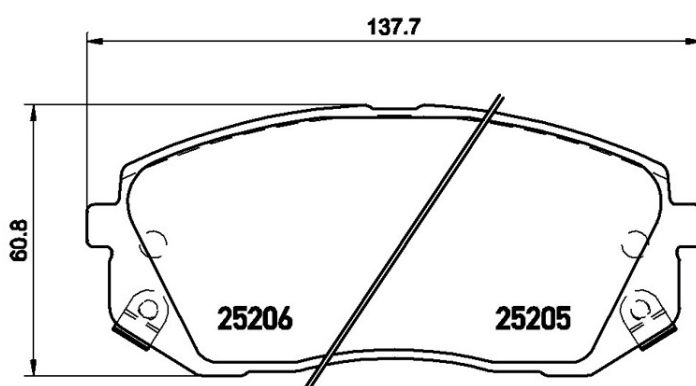

### Technical specifications

EAN code <b>8020584068861</b>	Axle <b>Front</b>	Thickness <b>18 mm</b>
Width <b>138 mm</b>	Height <b>61 mm</b>	Braking system <b>Mando</b>
Wear indicator <b>Acoustic</b>	WVA number <b>24501,25206,25205</b>	Accessories <b>With accessories With anti-squeal shim</b>