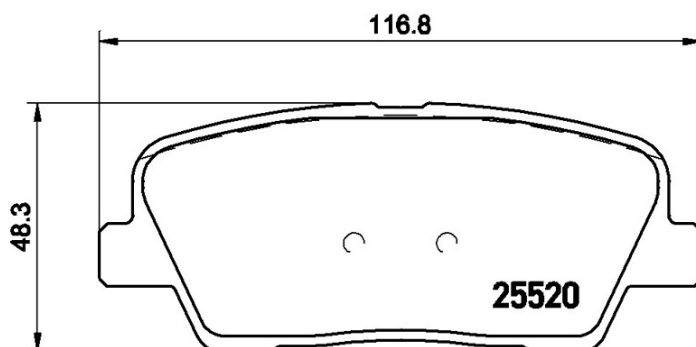

BRAKE PAD

P 30 063

The P 30 063 brake pad is synonymous with reliability

The Brembo brake pad guarantees ultimate safety when braking thanks to the use of more than 100 different compounds, designed according to the type of vehicle and use. Stopping distances reduced to a minimum, maximum driving comfort and silent operation are the most important features of Brembo materials. Brembo brake pads are supplied together with an extensive range of accessories and assembly kits for professional-standard installation.

- ✓ OE-equivalent
- ✓ Brembo quality
- ✓ ECE-R90 certificate
- ✓ Safety
- ✓ Performance
- ✓ Comfort
- ✓ With accessories

Technical specifications

EAN code	Axle	Thickness
8020584104767	Rear	16 mm
Width	Height	Braking system
117 mm	48 mm	Mando
Wear indicator	WVA number	Accessories
Acoustic	25521,25522,25520	With accessories