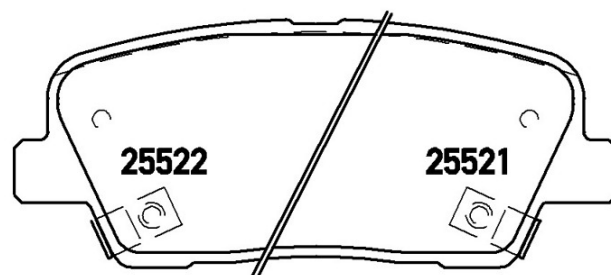

BRAKE PAD

P 30 063

The P 30 063 brake pad is synonymous with reliability

The Brembo brake pad guarantees ultimate safety when braking thanks to the use of more than 100 different compounds, designed according to the type of vehicle and use. Stopping distances reduced to a minimum, maximum driving comfort and silent operation are the most important features of Brembo materials. Brembo brake pads are supplied together with an extensive range of accessories and assembly kits for professional-standard installation.

- ✓ OE-equivalent
- ✓ Brembo quality
- ✓ ECE-R90 certificate
- ✓ Safety
- ✓ Performance
- ✓ Comfort
- ✓ With accessories

Technical specifications

EAN code	Axle	Thickness
8020584104767	Rear	16 mm
Width	Height	Braking system
117 mm	48 mm	Mando
Wear indicator	WVA number	Accessories
Acoustic	25521,25522,25520	With accessories