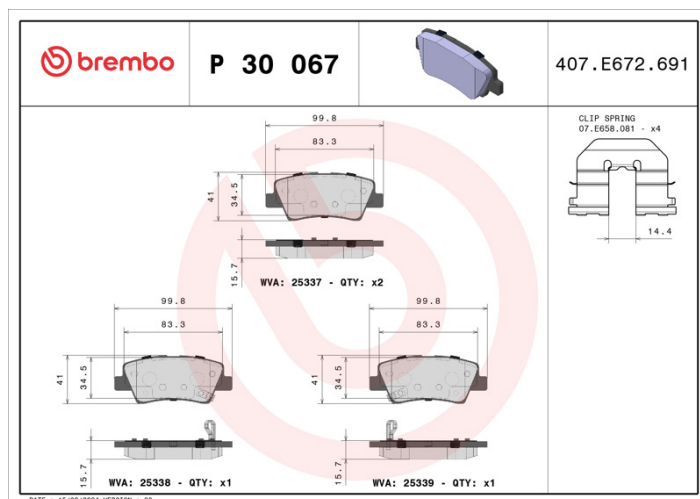

BRAKE PAD

P 30 067

The P 30 067 brake pad is synonymous with reliability

The Brembo brake pad guarantees ultimate safety when braking thanks to the use of more than 100 different compounds, designed according to the type of vehicle and use. Stopping distances reduced to a minimum, maximum driving comfort and silent operation are the most important features of Brembo materials. Brembo brake pads are supplied together with an extensive range of accessories and assembly kits for professional-standard installation.

- ✓ OE-equivalent
- ✓ Brembo quality
- ✓ ECE-R90 certificate
- ✓ Safety
- ✓ Performance
- ✓ Comfort
- ✓ With accessories

Technical specifications

EAN code 8020584109854	Axle Rear	Thickness 16 mm
Width 100 mm	Height 41 mm	Braking system Akebono
Wear indicator Acoustic	WVA number 25338,25339,25337	Accessories With accessories With anti-squeal shim