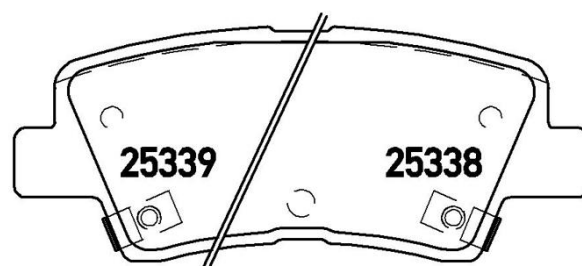

BRAKE PAD XTRA

P 30 067X

The P 30 067X Xtra brake pad is synonymous with reliability

Brembo Xtra brake pads, developed to enhance the advantages of the Xtra and Max discs, are made using the special BRM X L01 compound which consists of more than 30 different components. Compared with the compound used for original-equivalent pads, the new solution assures a higher friction coefficient, which translates to more precise and stable braking, at both high and low temperatures. All this makes for greater driving comfort and improved pedal modularity, without compromising the product's mileage output.

- ✓ OE-equivalent
- ✓ Brembo quality
- ✓ ECE-R90 certificate
- ✓ Safety
- ✓ Performance
- ✓ Sports driving
- ✓ With accessories

Technical specifications

EAN code 8020584121627	Axle Rear	Thickness 16 mm
Width 100 mm	Height 41 mm	Braking system Akebono
Wear indicator Acoustic	WVA number 25339,25338,25337	Accessories With anti-squeal shim With accessories