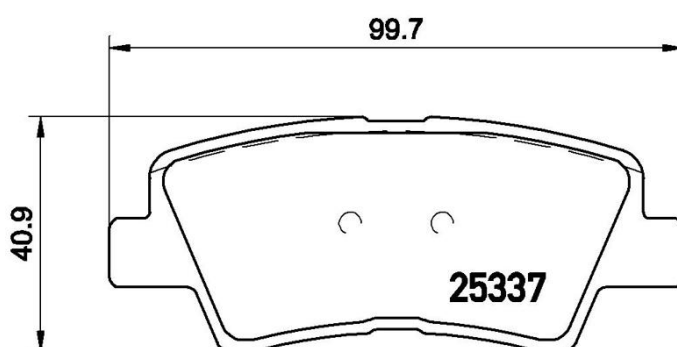

BRAKE PAD XTRA

P 30 067X

The P 30 067X Xtra brake pad is synonymous with reliability

Brembo Xtra brake pads, developed to enhance the advantages of the Xtra and Max discs, are made using the special BRM X L01 compound which consists of more than 30 different components. Compared with the compound used for original-equivalent pads, the new solution assures a higher friction coefficient, which translates to more precise and stable braking, at both high and low temperatures. All this makes for greater driving comfort and improved pedal modularity, without compromising the product's mileage output.

- ✓ OE-equivalent
- ✓ Brembo quality
- ✓ ECE-R90 certificate
- ✓ Safety
- ✓ Performance
- ✓ Sports driving
- ✓ With accessories

Technical specifications

EAN code 8020584121627	Axle Rear	Thickness 16 mm
Width 100 mm	Height 41 mm	Braking system Akebono
Wear indicator Acoustic	WVA number 25339,25338,25337	Accessories With anti-squeal shim With accessories