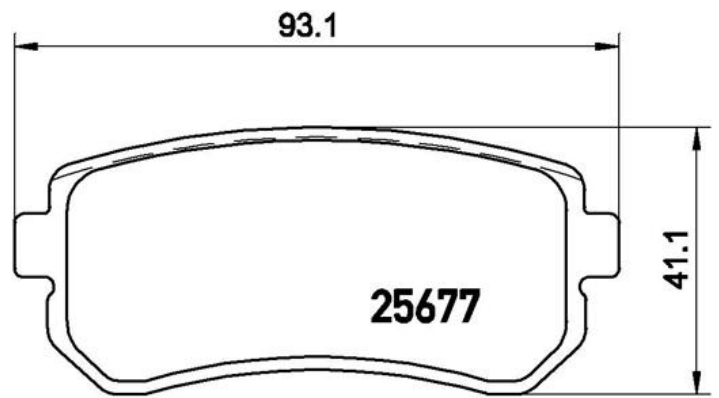

BRAKE PAD

P 30 068

The P 30 068 brake pad is synonymous with reliability

The Brembo brake pad guarantees ultimate safety when braking thanks to the use of more than 100 different compounds, designed according to the type of vehicle and use. Stopping distances reduced to a minimum, maximum driving comfort and silent operation are the most important features of Brembo materials. Brembo brake pads are supplied together with an extensive range of accessories and assembly kits for professional-standard installation.

- ✓ OE-equivalent
- ✓ Brembo quality
- ✓ ECE-R90 certificate
- ✓ Safety
- ✓ Performance
- ✓ Comfort
- ✓ With accessories

Technical specifications

EAN code	Axle	Thickness
8020584109892	Rear	16 mm
Width	Height	Braking system
93 mm	41 mm	Mando
Wear indicator	WVA number	Accessories
Acoustic	25679,25677,25678	With accessories