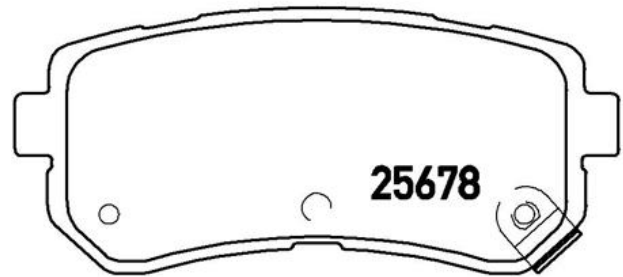

BRAKE PAD

P 30 068

The P 30 068 brake pad is synonymous with reliability

The Brembo brake pad guarantees ultimate safety when braking thanks to the use of more than 100 different compounds, designed according to the type of vehicle and use. Stopping distances reduced to a minimum, maximum driving comfort and silent operation are the most important features of Brembo materials. Brembo brake pads are supplied together with an extensive range of accessories and assembly kits for professional-standard installation.

- ✓ OE-equivalent
- ✓ Brembo quality
- ✓ ECE-R90 certificate
- ✓ Safety
- ✓ Performance
- ✓ Comfort
- ✓ With accessories

Technical specifications

EAN code	Axle	Thickness
8020584109892	Rear	16 mm
Width	Height	Braking system
93 mm	41 mm	Mando
Wear indicator	WVA number	Accessories
Acoustic	25679,25677,25678	With accessories