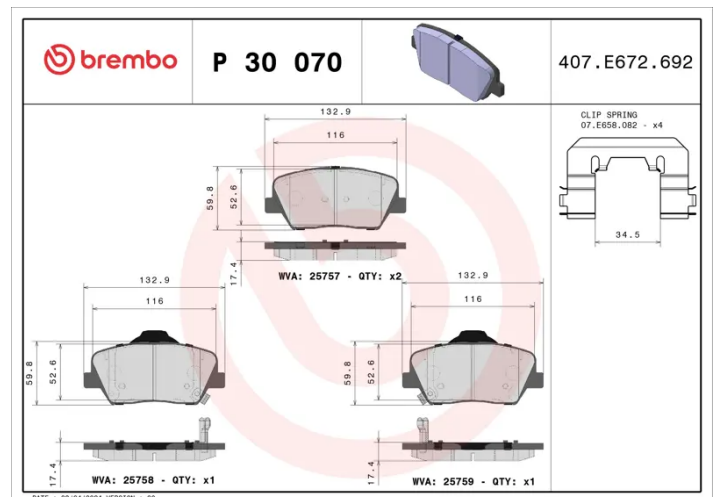

BRAKE PAD

P 30 070

The P 30 070 brake pad is synonymous with reliability

The Brembo brake pad guarantees ultimate safety when braking thanks to the use of more than 100 different compounds, designed according to the type of vehicle and use. Stopping distances reduced to a minimum, maximum driving comfort and silent operation are the most important features of Brembo materials. Brembo brake pads are supplied together with an extensive range of accessories and assembly kits for professional-standard installation.

- ✓ OE-equivalent
- ✓ Brembo quality
- ✓ ECE-R90 certificate
- ✓ Safety
- ✓ Performance
- ✓ Comfort
- ✓ With accessories

Technical specifications

EAN code 8020584110874	Axle Front	Thickness 18 mm
Width 133 mm	Height 60 mm	Braking system Mando
Wear indicator Acoustic	WVA number 25757,25758,25759	Accessories With accessories With anti-squeal shim With piston clip