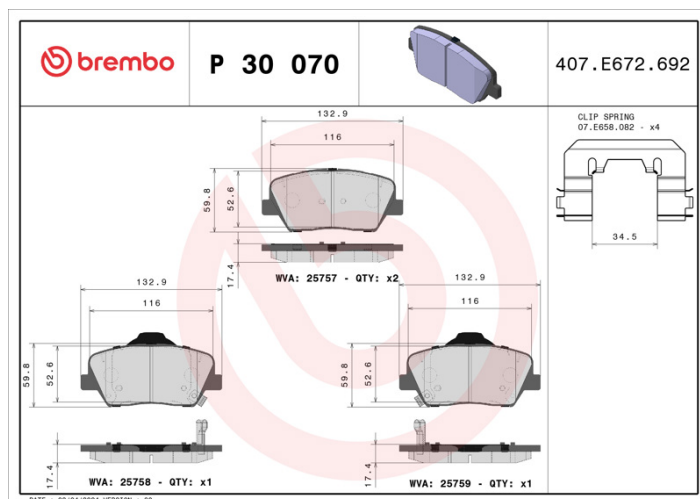

### Technical specifications

EAN code <b>8020584110874</b>	Axle <b>Front</b>	Thickness <b>18 mm</b>
Width <b>133 mm</b>	Height <b>60 mm</b>	Braking system <b>Mando</b>
Wear indicator <b>Acoustic</b>	WVA number <b>25757,25758,25759</b>	Accessories <b>With accessories</b>