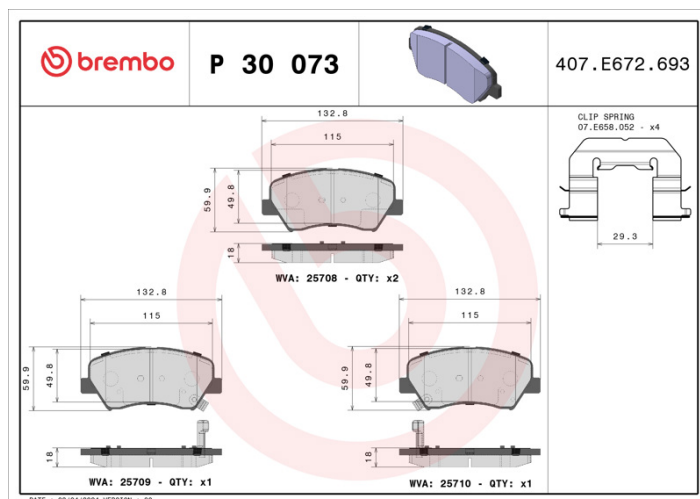

### Technical specifications

EAN code <b>8020584112458</b>	Axle <b>Front</b>	Thickness <b>18 mm</b>
Width <b>133 mm</b>	Height <b>60 mm</b>	Braking system <b>Bosch</b>
Wear indicator <b>Acoustic</b>	WVA number <b>25709,25708,25010</b>	Accessories <b>With accessories</b>