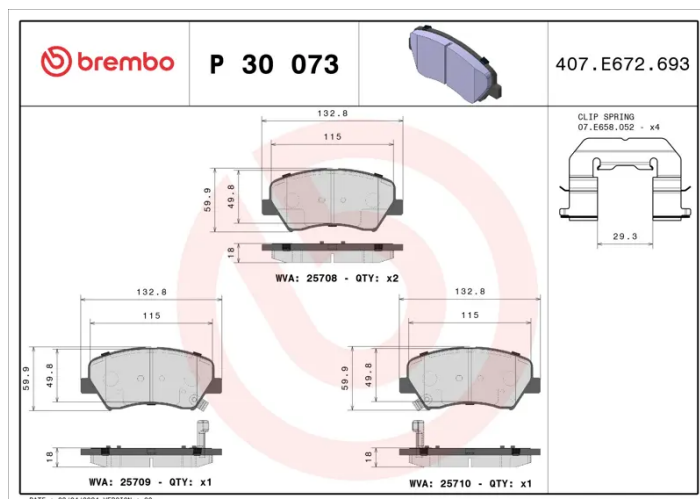

### Technical specifications

EAN code <b>8020584112458</b>	Axle <b>Front</b>	Thickness <b>18 mm</b>
Width <b>133 mm</b>	Height <b>60 mm</b>	Braking system <b>Bosch</b>
Wear indicator <b>Acoustic</b>	WVA number <b>25010,25708,25709</b>	Accessories <b>With accessories With anti-squeal shim With piston clip</b>