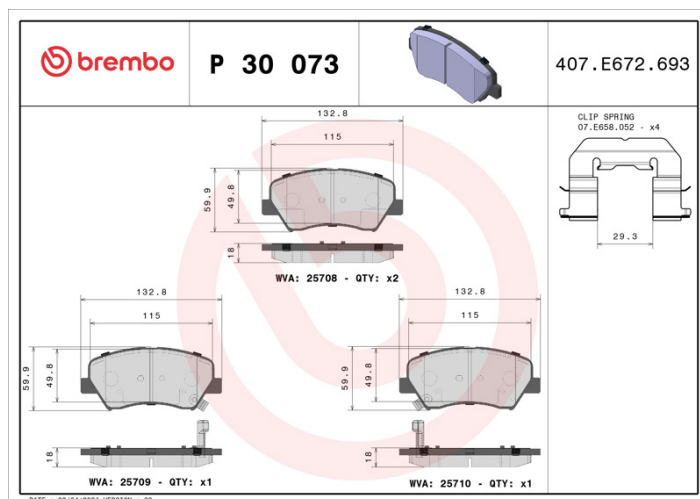

BRAKE PAD

P 30 073

The P 30 073 brake pad is synonymous with reliability

The Brembo brake pad guarantees ultimate safety when braking thanks to the use of more than 100 different compounds, designed according to the type of vehicle and use. Stopping distances reduced to a minimum, maximum driving comfort and silent operation are the most important features of Brembo materials. Brembo brake pads are supplied together with an extensive range of accessories and assembly kits for professional-standard installation.

- ✓ OE-equivalent
- ✓ Brembo quality
- ✓ ECE-R90 certificate
- ✓ Safety
- ✓ Performance
- ✓ Comfort
- ✓ With accessories

Technical specifications

EAN code 8020584112458	Axle Front	Thickness 18 mm
Width 133 mm	Height 60 mm	Braking system Bosch
Wear indicator Acoustic	WVA number 25709,25010,25708	Accessories With accessories