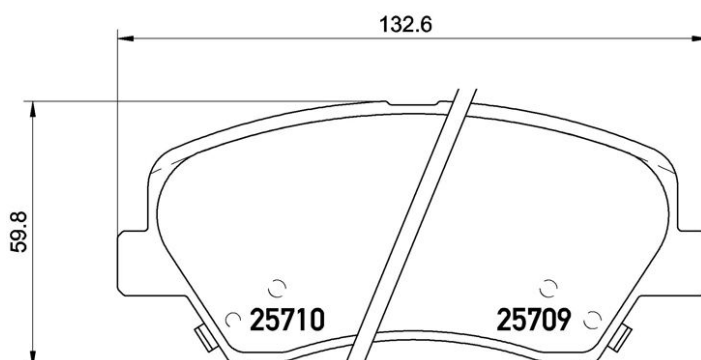

### Technical specifications

EAN code	Axle	Thickness
<b>8020584068885</b>	<b>Front</b>	<b>18 mm</b>
Width	Height	Braking system
<b>133 mm</b>	<b>60 mm</b>	<b>Bosch</b>
Wear indicator	WVA number	Accessories
<b>Acoustic</b>	<b>25708,25709,25010</b>	<b>With accessories</b>