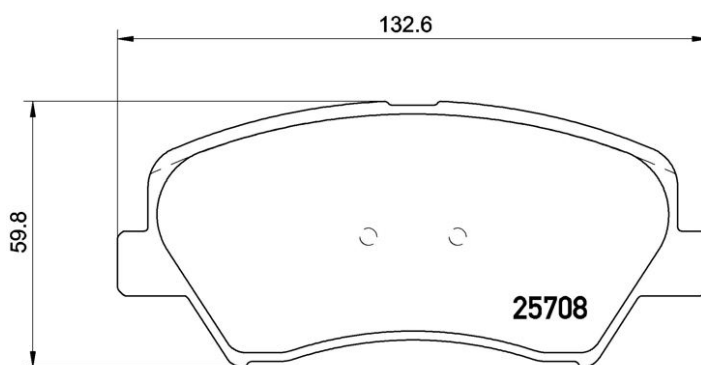

## P 30 073X

The P 30 073X Xtra brake pad is synonymous with reliability

Brembo Xtra brake pads, developed to enhance the advantages of the Xtra and Max discs, are made using the special BRM X L01 compound which consists of more than 30 different components. Compared with the compound used for original-equivalent pads, the new solution assures a higher friction coefficient, which translates to more precise and stable braking, at both high and low temperatures. All this makes for greater driving comfort and improved pedal modularity, without compromising the product's mileage output.

### Technical specifications

EAN code	Axle	Thickness
<b>8020584068885</b>	<b>Front</b>	<b>18 mm</b>
Width	Height	Braking system
<b>133 mm</b>	<b>60 mm</b>	<b>Bosch</b>
Wear indicator	WVA number	Accessories
<b>Acoustic</b>	<b>25708,25709,25010</b>	<b>With accessories</b>