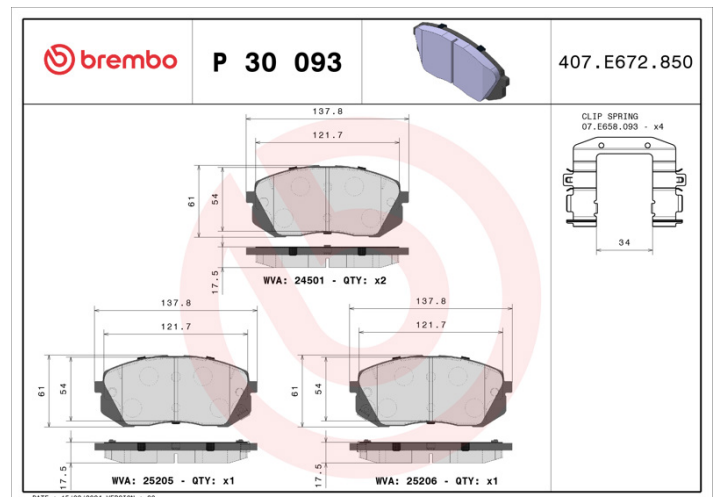

BRAKE PAD

P 30 093

The P 30 093 brake pad is synonymous with reliability

The Brembo brake pad guarantees ultimate safety when braking thanks to the use of more than 100 different compounds, designed according to the type of vehicle and use. Stopping distances reduced to a minimum, maximum driving comfort and silent operation are the most important features of Brembo materials. Brembo brake pads are supplied together with an extensive range of accessories and assembly kits for professional-standard installation.

- ✓ OE-equivalent
- ✓ Brembo quality
- ✓ ECE-R90 certificate
- ✓ Safety
- ✓ Performance
- ✓ Comfort
- ✓ With accessories

Technical specifications

| | | |
|-----------------------------------|--|--|
| EAN code 8020584087138 | Axle Front | Thickness 18 mm |
| Width 138 mm | Height 61 mm | Braking system Sumitomo |
| Wear indicator Acoustic | WVA number 25205,24501,25206 | Accessories With anti-squeal shim With accessories |