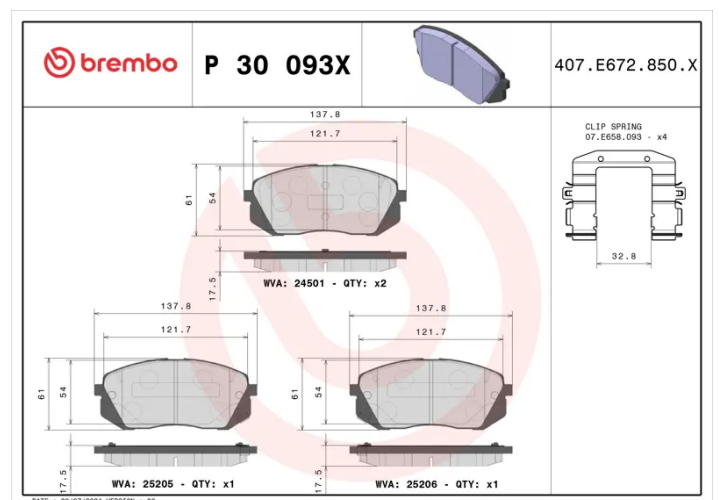

BRAKE PAD XTRA P 30 093X

The P 30 093X Xtra brake pad is synonymous with reliability

Brembo Xtra brake pads, developed to enhance the advantages of the Xtra and Max discs, are made using the special BRM X L01 compound which consists of more than 30 different components. Compared with the compound used for original-equivalent pads, the new solution assures a higher friction coefficient, which translates to more precise and stable braking, at both high and low temperatures. All this makes for greater driving comfort and improved pedal modularity, without compromising the product's mileage output.

- ✓ OE-equivalent
- ✓ Brembo quality
- ✓ ECE-R90 certificate
- ✓ Safety
- ✓ Performance
- ✓ Sports driving
- ✓ With accessories

Technical specifications

EAN code 8020584121641	Axle Front	Thickness 18 mm
Width 138 mm	Height 61 mm	Braking system Sumitomo
Wear indicator Acoustic	WVA number 24501,25205,25206	Accessories With accessories With anti-squeal shim