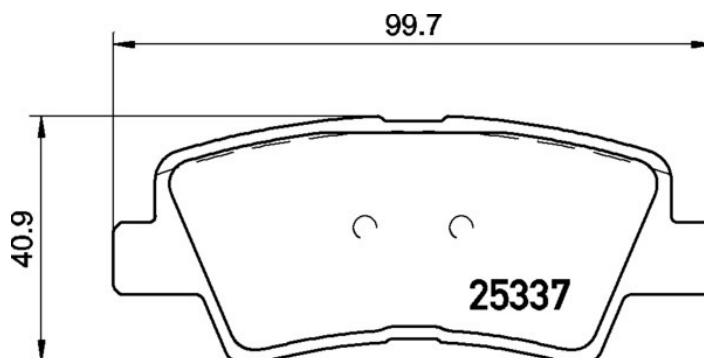

### Technical specifications

EAN code	Axle	Thickness
<b>8020584087428</b>	<b>Rear</b>	<b>16 mm</b>
Width	Height	Braking system
<b>100 mm</b>	<b>41 mm</b>	<b>Akebono</b>
Wear indicator	WVA number	Accessories
<b>Acoustic</b>	<b>25337,25339,25338</b>	<b>With accessories</b>