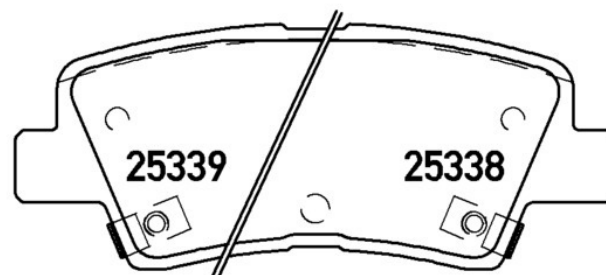

## P 30 094

The P 30 094 brake pad is synonymous with reliability

The Brembo brake pad guarantees ultimate safety when braking thanks to the use of more than 100 different compounds, designed according to the type of vehicle and use. Stopping distances reduced to a minimum, maximum driving comfort and silent operation are the most important features of Brembo materials. Brembo brake pads are supplied together with an extensive range of accessories and assembly kits for professional-standard installation.

### Technical specifications

EAN code	Axle	Thickness
<b>8020584087428</b>	<b>Rear</b>	<b>16 mm</b>
Width	Height	Braking system
<b>100 mm</b>	<b>41 mm</b>	<b>Akebono</b>
Wear indicator	WVA number	Accessories
<b>Acoustic</b>	<b>25337,25339,25338</b>	<b>With accessories</b>